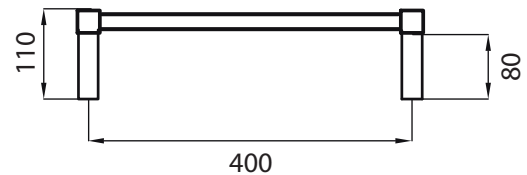

STR430 Specifications

- 430mm Wide
- 1100mm High
- 304 Grade Stainless Steel
- Mirror Polished Finish
- Hard Wired or Plug In
- 80 Watts
- Vertical Bars 30mm x 30mm
- Horizontal Bars 19mm x 19mm
- 10 Bars
- Features - Square bars, evenly spaced
- Can be mounted upside down
- 110mm from wall
- IP Rating - IP55
- Approval - SAA
- 7 year warranty

Technical Questions please call
08 6444 1164

Cable exits the back 35mm from bottom of rail.
When ordering please specify left or right side as viewed from the FRONT

Plug In

Hard Wired Concealed Cable

All measurements in mm