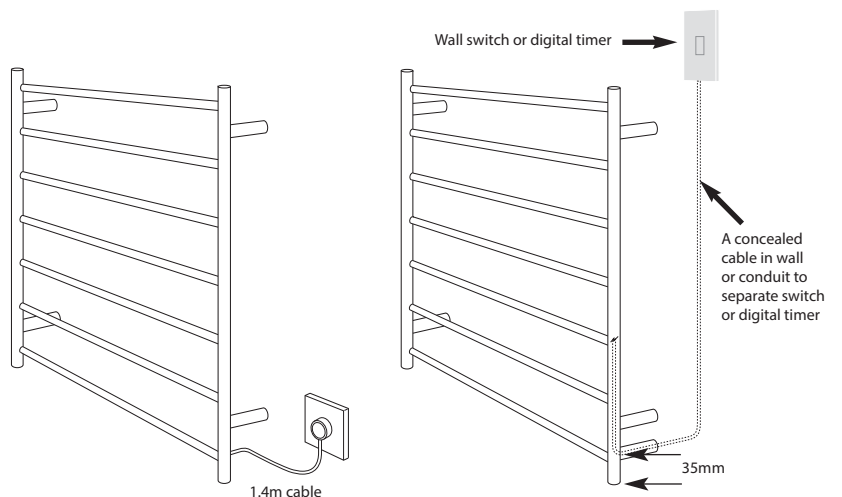

STR430 Specifications

- 430mm Wide
- 1100mm High
- 304 Grade Stainless Steel
- Mirror Polished Finish
- Hard Wired or Plug In
- 80 Watts
- Vertical Bars 30mm x 30mm
- Horizontal Bars 19mm x 19mm
- 10 Bars
- Features - Square bars, evenly spaced
- Can be mounted upside down
- 110mm from wall
- IP Rating - IP55
- Approval - SAA
- 7 year warranty

Technical Questions please call
08 6444 1164

Cable exits the back 35mm from bottom of rail.
When ordering please specify left or right side as viewed from the FRONT

Plug In

Hard Wired Concealed Cable

All measurements in mm