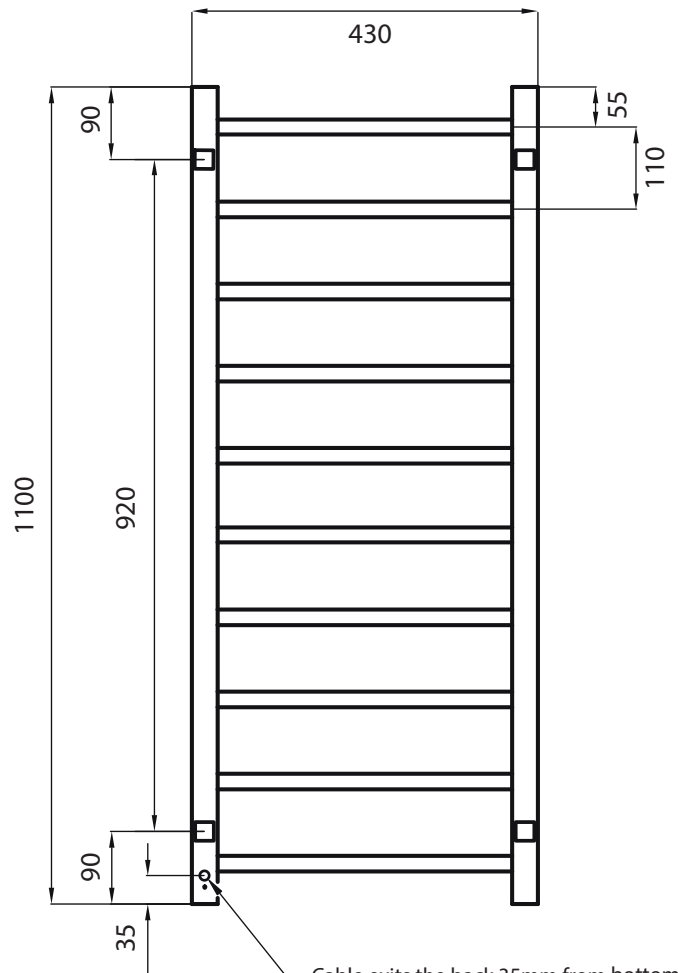

STR430 Specifications

- 430mm Wide
- 1100mm High
- 304 Grade Stainless Steel
- Mirror Polished Finish
- Hard Wired or Plug In
- 80 Watts
- Vertical Bars 30mm x 30mm
- Horizontal Bars 19mm x 19mm
- 10 Bars
- Features - Square bars, evenly spaced
- Can be mounted upside down
- 110mm from wall
- IP Rating - IP55
- Approval - SAA
- 7 year warranty

Technical Questions please call
08 6444 1164

Cable exits the back 35mm from bottom of rail.
When ordering please specify left or right side as viewed from the FRONT

Plug In

Hard Wired Concealed Cable

All measurements in mm