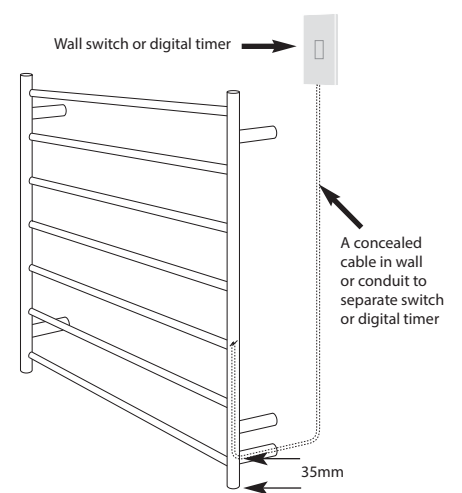

Hard Wired Concealed Cable