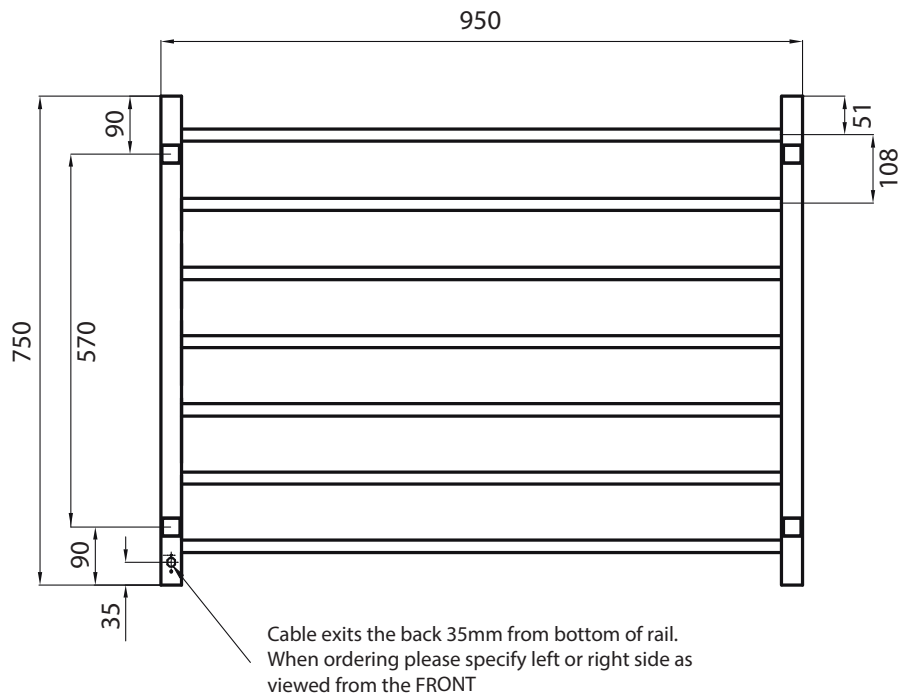

STR06

Specifications

- 950mm Wide
- 750mm High
- 304 Grade Stainless Steel
- Mirror Polished Finish
- Hard Wired or Plug In
- 125 Watts
- Vertical Bars 30mm x 30mm
- Horizontal Bars 19mm x 19mm
- 7 Bars
- Features - Square bars, evenly spaced
- Can be mounted upside down
- 110mm from wall
- IP Rating - IP55
- Approval - SAA
- 7 year warranty

Technical Questions please call
08 6444 1164

Plug In