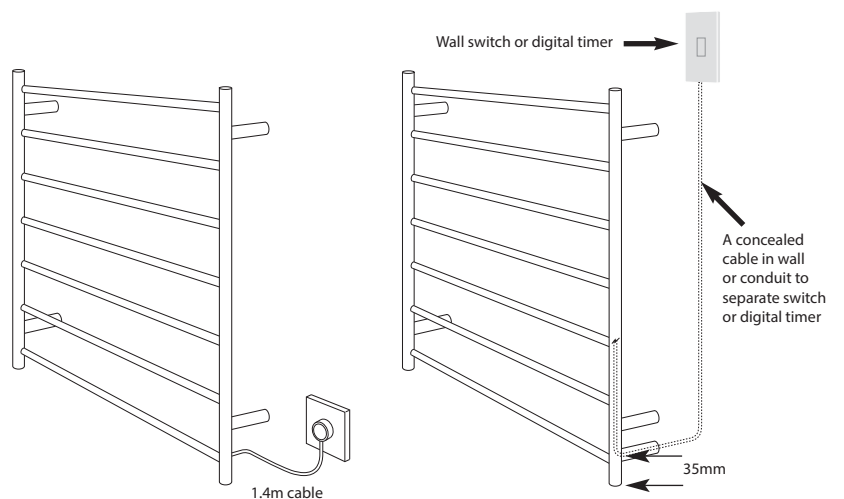

Plug In

Hard Wired Concealed Cable