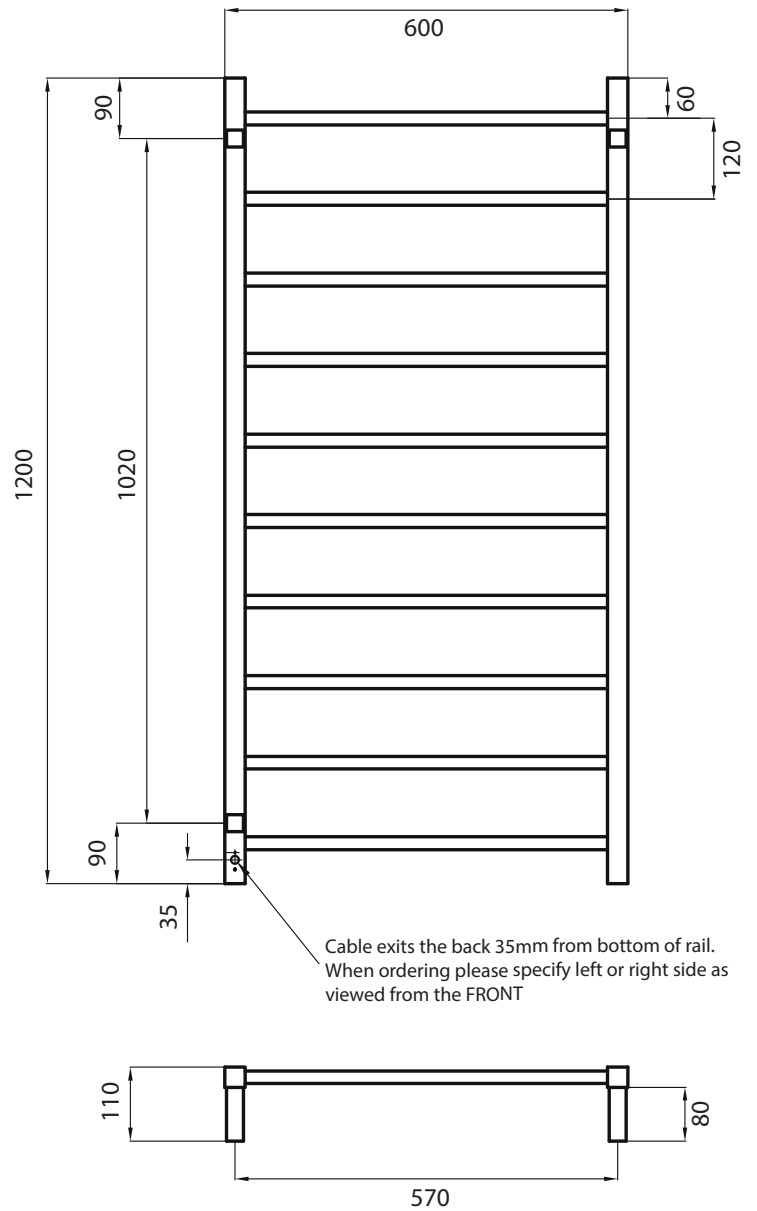

STR02 Specifications

- 600mm Wide
- 1200mm High
- 304 Grade Stainless Steel
- Mirror Polished Finish
- Hard Wired or Plug In
- 130 Watts
- Vertical Bars 30mm x 30mm
- Horizontal Bars 19mm x 19mm
- 10 Bars
- Features - Square bars, evenly spaced
- Can be mounted upside down
- 110mm from wall
- IP Rating - IP55
- Approval - SAA
- 7 year warranty

Technical Questions please call
08 6444 1164