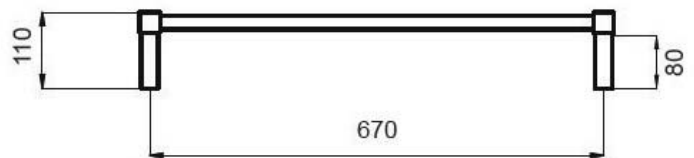

SLTR02 Specifications

- 700mm Wide
- 1130mm High
- 304 Grade Stainless Steel
- Mirror Polished Finish
- Non-heated
- Vertical Bars 30mm x 30mm
- Horizontal Bars 19mm x 19mm
- 7 Bars
- Features - Square bars, evenly spaced
- 110mm from wall
- 7 year warranty