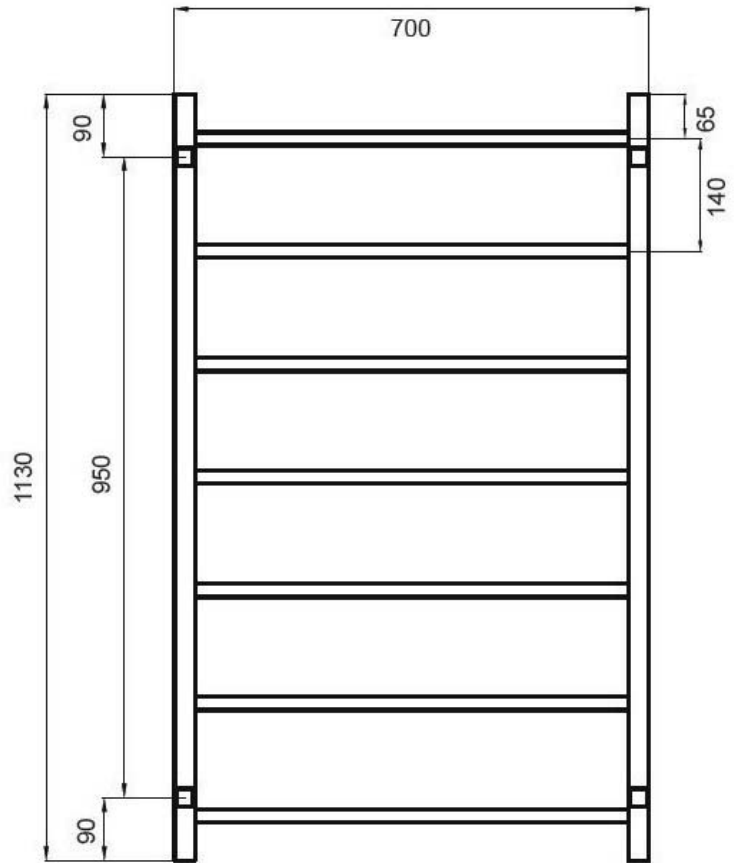

SLTR02 Specifications

- 700mm Wide
- 1130mm High
- 304 Grade Stainless Steel
- Mirror Polished Finish
- Non-heated
- Vertical Bars 30mm x 30mm
- Horizontal Bars 19mm x 19mm
- 7 Bars
- Features - Square bars, evenly spaced
- 110mm from wall
- 7 year warranty