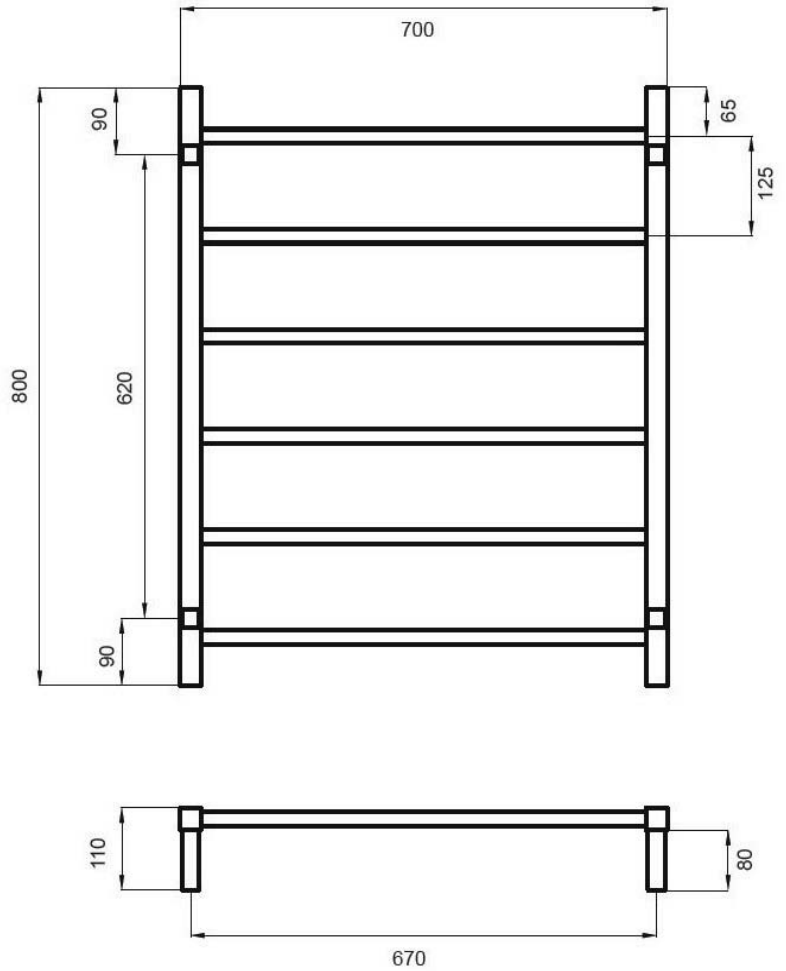

## SLTR01 Specifications

- 700mm Wide
- 800mm High
- 304 Grade Stainless Steel
- Mirror Polished Finish
- Non-heated
- Vertical Bars 30mm x 30mm
- Horizontal Bars 19mm x 19mm
- 6 Bars
- Features - Square bars, evenly spaced
- Can be mounted upside down
- 110mm from wall
- 7 year warranty