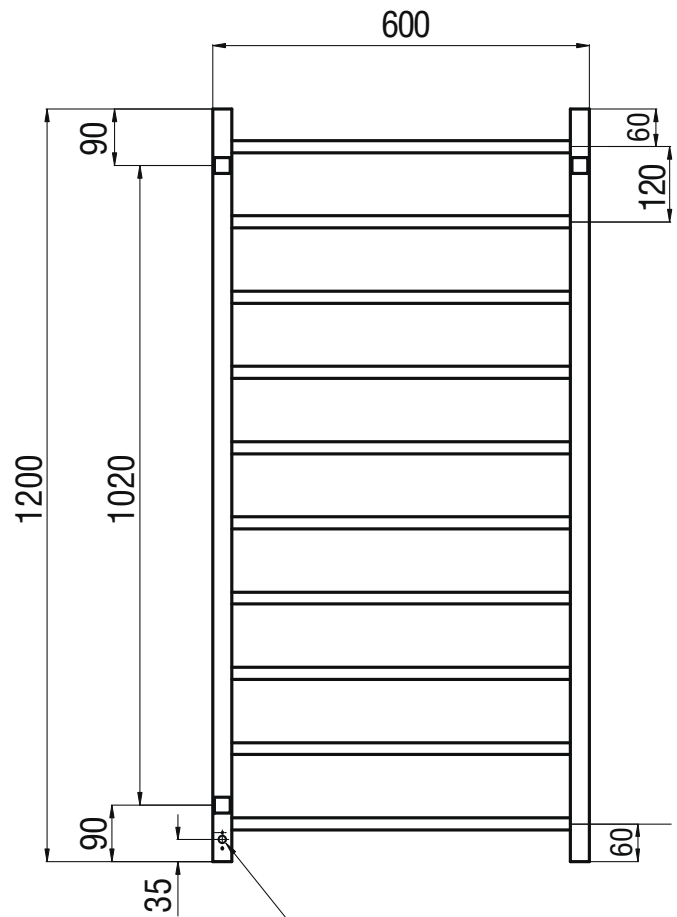

STR02 Specifications

- 600mm Wide
- 1200mm High
- 304 Grade Stainless Steel
- Mirror Polished Finish
- Hard Wired or Plug in
- 130 Watts
- Vertical bars 31mm x 31mm diameter
- Horizontal bars 19mm x 19mm diameter
- 10 Bars
- Features - *straight bars, Square profile*
- 110mm from wall
- IP Rating – IP55
- Approval – SAA

**Technical Questions please call
08 9302 4140**

Cable exits the back 35mm from bottom of rail - when ordering please specify left or right side as viewed from the FRONT

Plug In

Hard Wired Concealed Cable