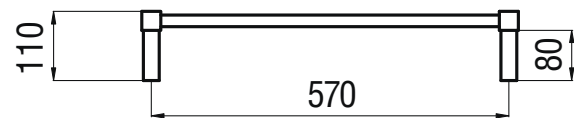

STR02 Specifications

- 600mm Wide
- 1200mm High
- 304 Grade Stainless Steel
- Mirror Polished Finish
- Hard Wired or Plug in
- 130 Watts
- Vertical bars 31mm x 31mm diameter
- Horizontal bars 19mm x 19mm diameter
- 10 Bars
- Features - *straight bars, Square profile*
- 110mm from wall
- IP Rating – IP55
- Approval – SAA

**Technical Questions please call
08 9302 4140**

Cable exits the back 35mm from bottom of rail - when ordering please specify left or right side as viewed from the FRONT

Plug In

Hard Wired Concealed Cable