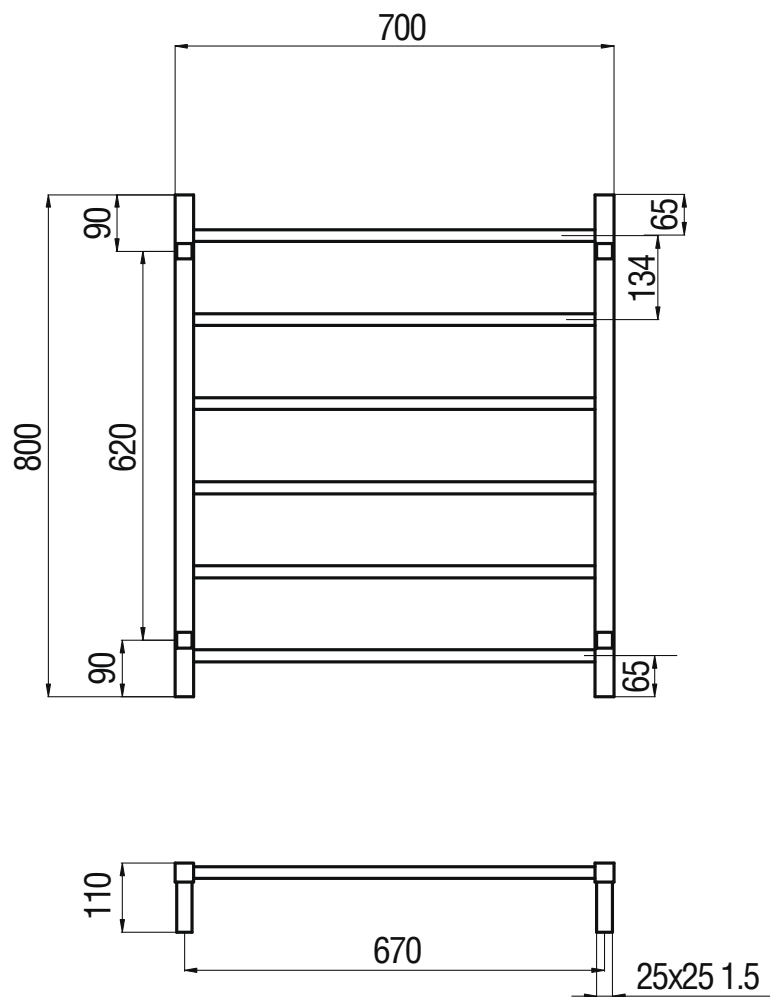

SLTR01 Specifications

- 700mm Wide
- 800mm High
- 304 Grade Stainless Steel
- Mirror Polished Finish
- Vertical bars 32mm x 32mm diameter
- 110mm from wall
- Horizontal bars 19mm x 19mm diameter
- 6 Bars evenly spaced
- Non-Heated
- Available in square bars
- IP Rating – IP55
- Approval – SAA