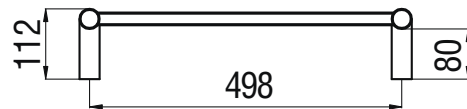

RTR530 Specifications

- 530mm Wide
- 700mm High
- 304 Grade Stainless Steel
- Mirror Polished Finish
- Hard Wired or Plug in
- 65 Watts
- Vertical bars 32mm diameter
- Horizontal bars 19mm diameter
- 8 Bars
- Features - *straight bars, evenly spaced, central gap*

**Technical Questions please call
08 9302 4140**

Cable exits the back 35mm from bottom of rail - when ordering please specify left or right side as viewed from the FRONT

Plug In

Hard Wired Concealed Cable