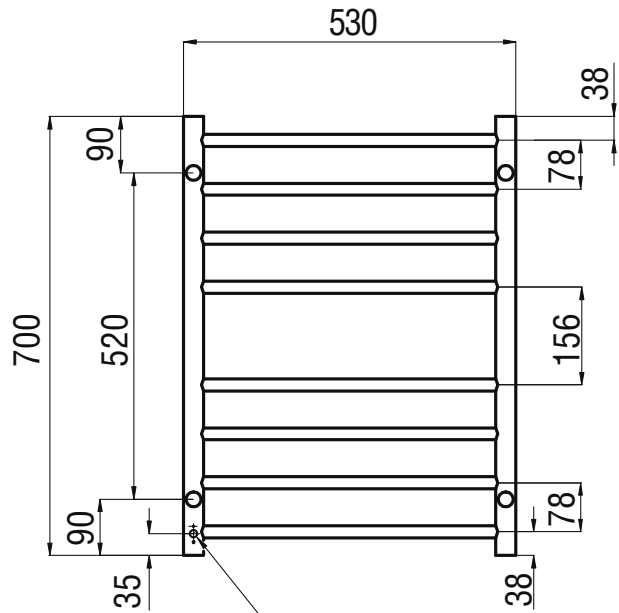

RTR530 Specifications

- 530mm Wide
- 700mm High
- 304 Grade Stainless Steel
- Mirror Polished Finish
- Hard Wired or Plug in
- 65 Watts
- Vertical bars 32mm diameter
- Horizontal bars 19mm diameter
- 8 Bars
- Features - *straight bars, evenly spaced, central gap*

**Technical Questions please call
08 9302 4140**

Cable exits the back 35mm from bottom of rail - when ordering please specify left or right side as viewed from the FRONT

Plug In

Hard Wired Concealed Cable