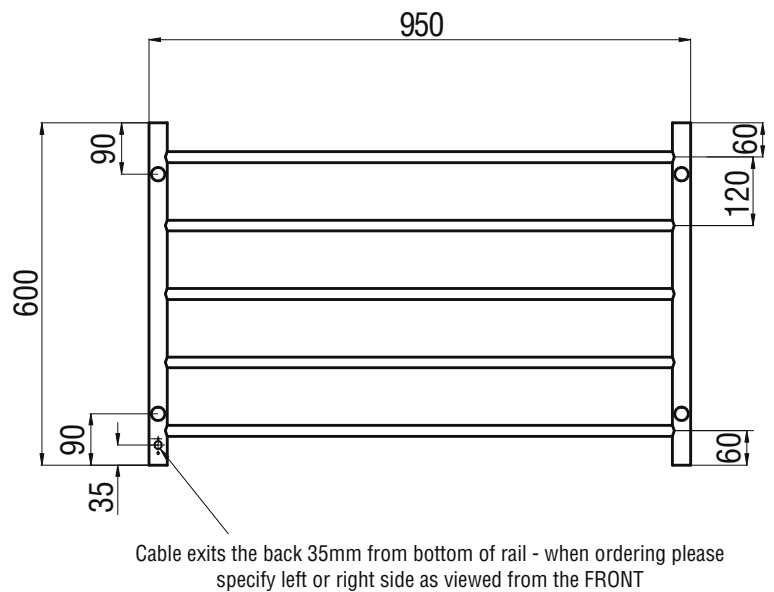

RTR07 Specifications

- 950mm Wide
- 600mm High
- 304 Grade Stainless Steel
- Mirror Polished Finish
- Hard Wired or Plug in
- 80 Watts
- Vertical bars 32mm diameter
- Horizontal bars 19mm diameter
- 5 Bars
- Features - *straight bars*

**Technical Questions please call
08 9302 4140**