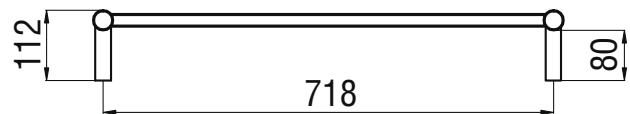

RTR03 Specifications

- 750mm Wide
- 550mm High
- 304 Grade Stainless Steel
- Mirror Polished Finish
- Hard Wired or Plug in
- 55 Watts
- Vertical bars 32mm diameter
- Horizontal bars 19mm diameter
- 5 Bars
- Features - *straight bars*
- 112mm from wall
- IP Rating – IP55
- Approval – SAA

**Technical Questions please call
08 9302 4140**

Cable exits the back 35mm from bottom of rail -
when ordering please specify left or
right side as viewed from the FRONT

Plug In

Hard Wired Concealed Cable