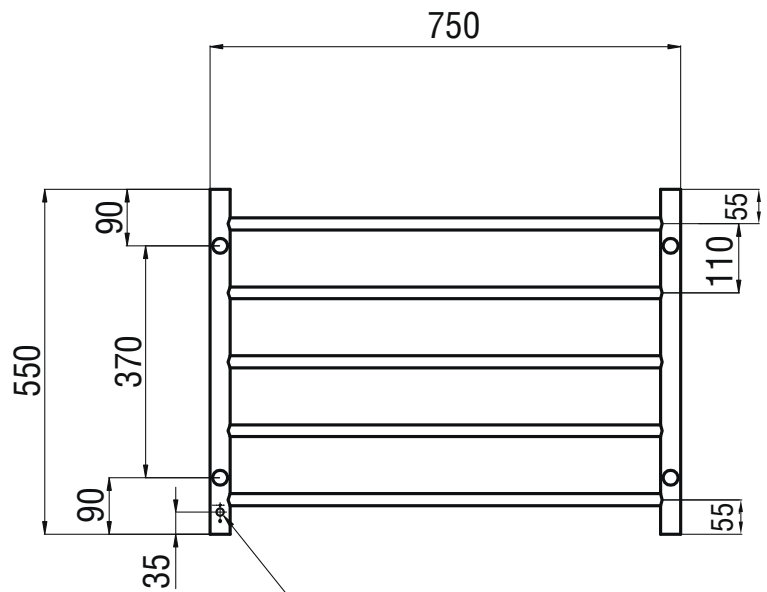

RTR03 Specifications

- 750mm Wide
- 550mm High
- 304 Grade Stainless Steel
- Mirror Polished Finish
- Hard Wired or Plug in
- 55 Watts
- Vertical bars 32mm diameter
- Horizontal bars 19mm diameter
- 5 Bars
- Features - *straight bars*
- 112mm from wall
- IP Rating – IP55
- Approval – SAA

**Technical Questions please call
08 9302 4140**

Cable exits the back 35mm from bottom of rail -
when ordering please specify left or
right side as viewed from the FRONT

Plug In

Hard Wired Concealed Cable