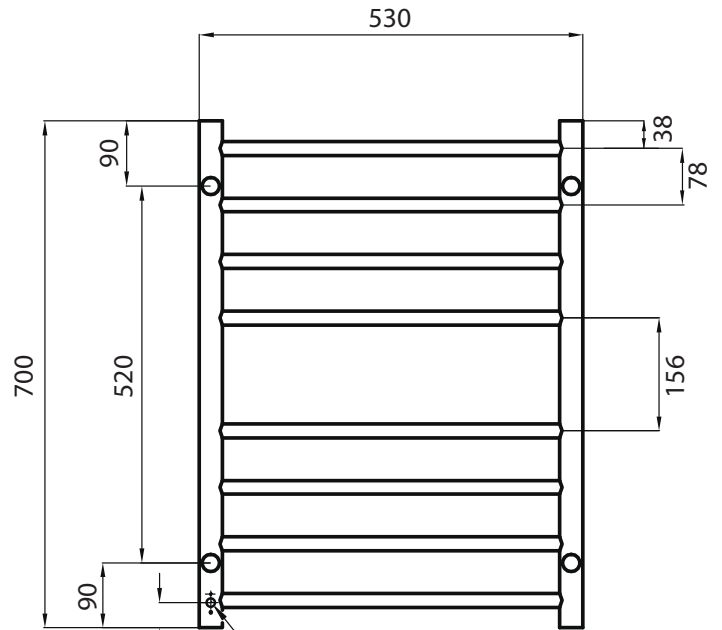

## RTR530 Specifications

- 530mm Wide
- 700mm High
- 304 Grade Stainless Steel
- Mirror Polished Finish
- Hard Wired or Plug In
- 65 Watts
- Vertical Bars 32mm diameter
- Horizontal Bars 19mm diameter
- 8 Bars
- Features - Round bars with central gap
- Can be mounted upside down
- 112mm from wall
- IP Rating - IP55
- Approval - SAA
- 7 year warranty

Technical Questions please call  
08 6444 1164

Cable exits the back 35mm from bottom of rail.  
When ordering please specify left or right side as  
viewed from the FRONT

Plug In

Hard Wired Concealed Cable

All measurements in mm