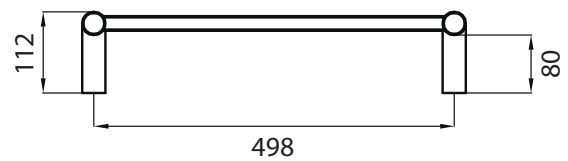

## RTR530 Specifications

- 530mm Wide
- 700mm High
- 304 Grade Stainless Steel
- Mirror Polished Finish
- Hard Wired or Plug In
- 65 Watts
- Vertical Bars 32mm diameter
- Horizontal Bars 19mm diameter
- 8 Bars
- Features - Round bars with central gap
- Can be mounted upside down
- 112mm from wall
- IP Rating - IP55
- Approval - SAA
- 7 year warranty

Technical Questions please call  
08 6444 1164

Cable exits the back 35mm from bottom of rail.  
When ordering please specify left or right side as  
viewed from the FRONT

Plug In

Hard Wired Concealed Cable

All measurements in mm