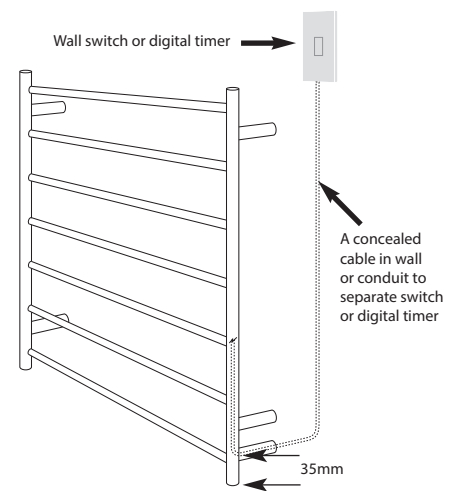

## RTR530 Specifications

- 530mm Wide
- 700mm High
- 304 Grade Stainless Steel
- Mirror Polished Finish
- Hard Wired or Plug In
- 65 Watts
- Vertical Bars 32mm diameter
- Horizontal Bars 19mm diameter
- 8 Bars
- Features - Round bars with central gap
- Can be mounted upside down
- 112mm from wall
- IP Rating - IP55
- Approval - SAA
- 7 year warranty

Technical Questions please call  
08 6444 1164

Cable exits the back 35mm from bottom of rail.  
When ordering please specify left or right side as  
viewed from the FRONT

Plug In

Hard Wired Concealed Cable

All measurements in mm