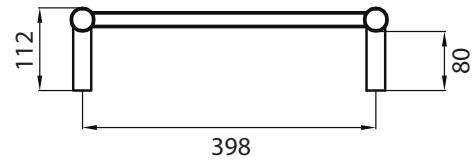

radiant

TOWEL RAILS

RTR430 Specifications

- 430mm Wide
- 1100mm High
- 304 Grade Stainless Steel
- Mirror Polished Finish
- Hard Wired or Plug In
- 80 Watts
- Vertical Bars 32mm diameter
- Horizontal Bars 19mm diameter
- 10 Bars
- Features - Round bars with central gap
- Can be mounted upside down
- 112mm from wall
- IP Rating - IP55
- Approval - SAA
- 7 year warranty

Technical Questions please call
08 6444 1164