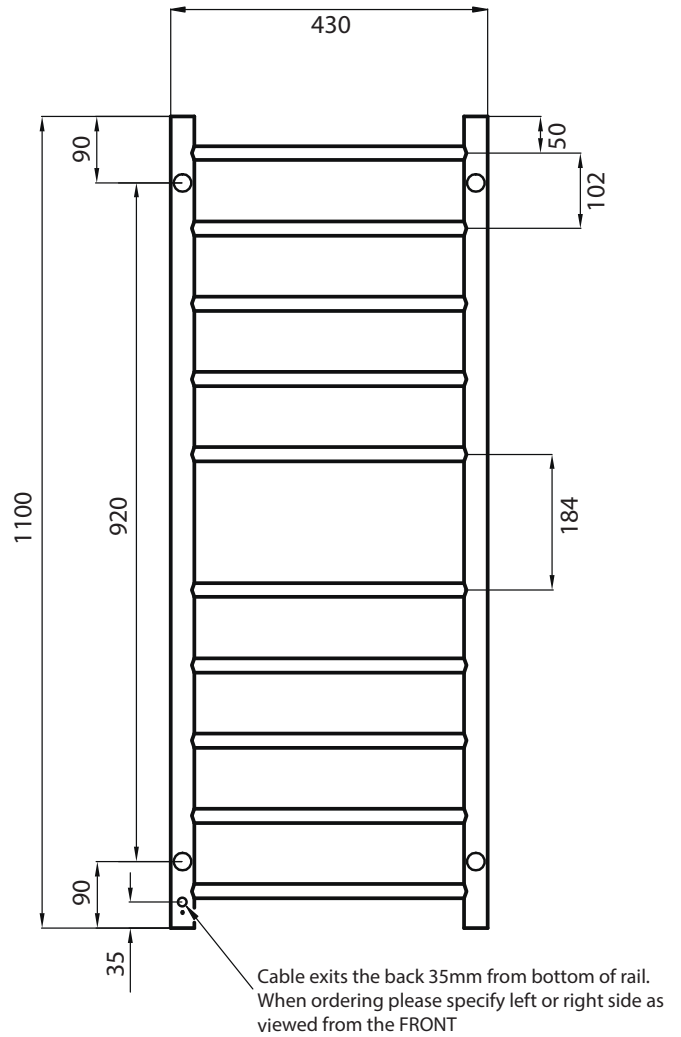

radiant

TOWEL RAILS

RTR430 Specifications

- 430mm Wide
- 1100mm High
- 304 Grade Stainless Steel
- Mirror Polished Finish
- Hard Wired or Plug In
- 80 Watts
- Vertical Bars 32mm diameter
- Horizontal Bars 19mm diameter
- 10 Bars
- Features - Round bars with central gap
- Can be mounted upside down
- 112mm from wall
- IP Rating - IP55
- Approval - SAA
- 7 year warranty

Technical Questions please call
08 6444 1164