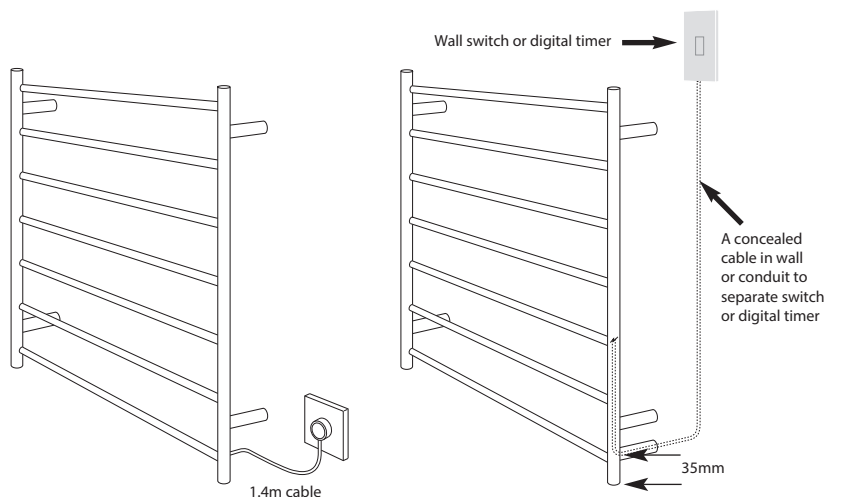

Plug In

Hard Wired Concealed Cable