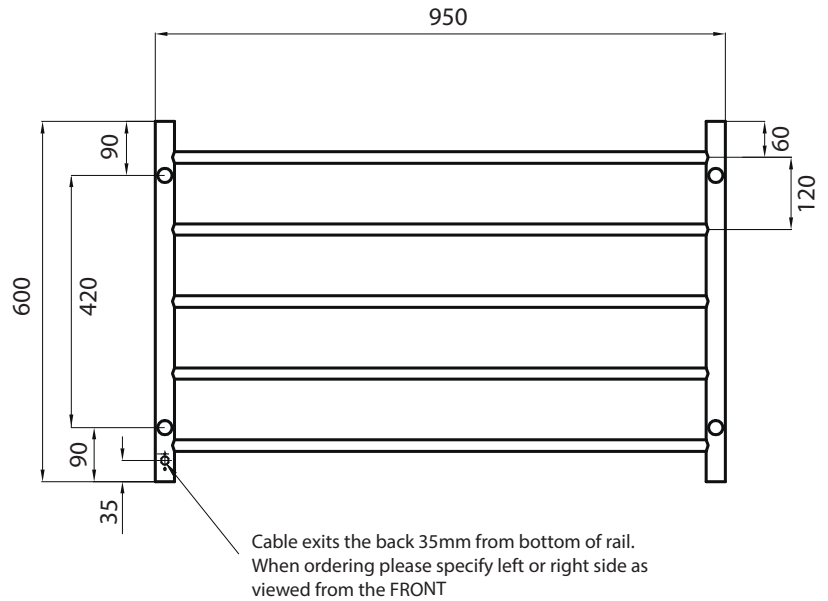

radiant

TOWEL RAILS

RTR07 Specifications

- 950mm Wide
- 600mm High
- 304 Grade Stainless Steel
- Mirror Polished Finish
- Hard Wired or Plug In
- 80 Watts
- Vertical Bars 32mm diameter
- Horizontal Bars 19mm diameter
- 5 Bars
- Features - Round bars, evenly spaced
- Can be mounted upside down
- 112mm from wall
- IP Rating - IP55
- Approval - SAA
- 7 year warranty

Technical Questions please call
08 6444 1164

Plug In

Hard Wired Concealed Cable

All measurements in mm