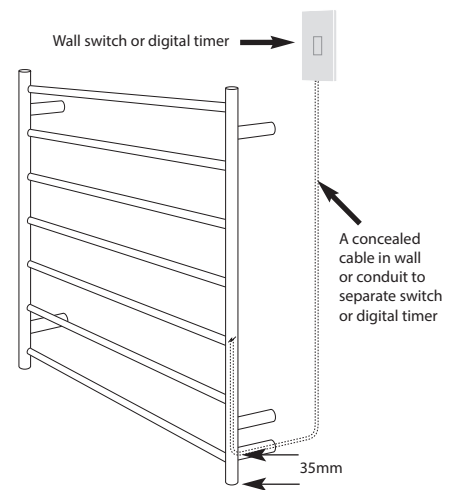

Hard Wired Concealed Cable