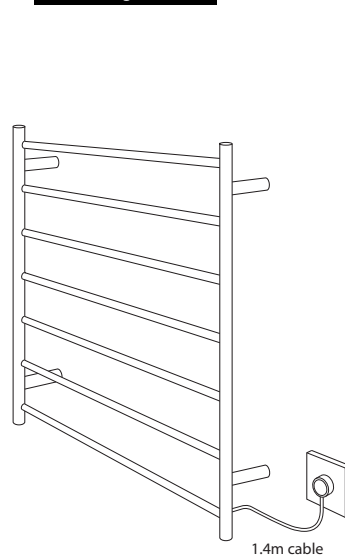

radiant

TOWEL RAILS

RTR07 Specifications

- 950mm Wide
- 600mm High
- 304 Grade Stainless Steel
- Mirror Polished Finish
- Hard Wired or Plug In
- 80 Watts
- Vertical Bars 32mm diameter
- Horizontal Bars 19mm diameter
- 5 Bars
- Features - Round bars, evenly spaced
- Can be mounted upside down
- 112mm from wall
- IP Rating - IP55
- Approval - SAA
- 7 year warranty

Technical Questions please call
08 6444 1164

Plug In

All measurements in mm