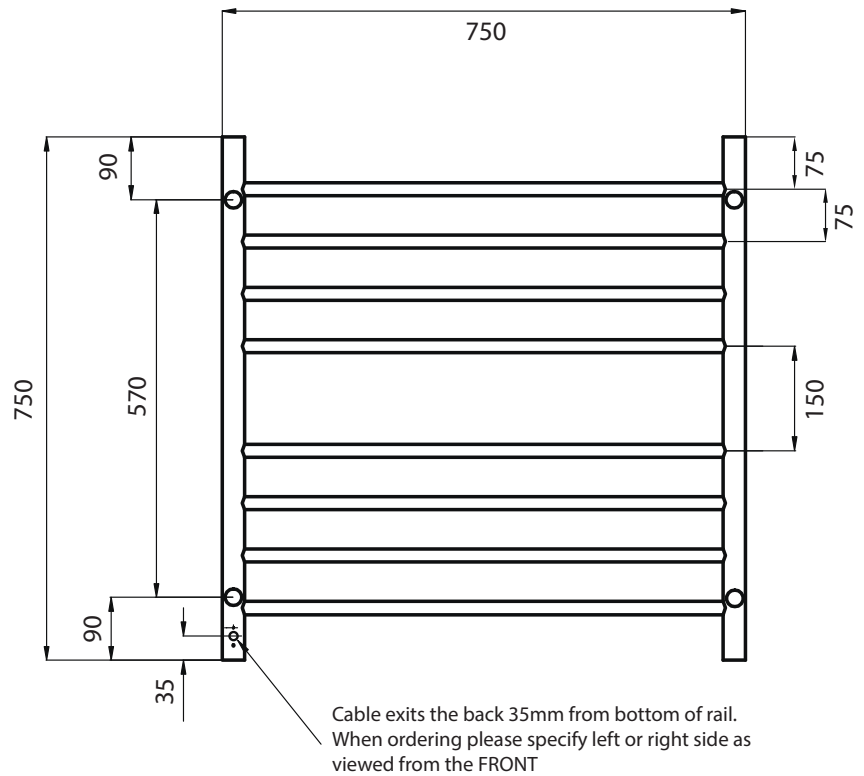

radiant

TOWEL RAILS

RTR06 Specifications

- 750mm Wide
- 750mm High
- 304 Grade Stainless Steel
- Mirror Polished Finish
- Hard Wired or Plug In
- 125 Watts
- Vertical Bars 32mm diameter
- Horizontal Bars 19mm diameter
- 8 Bars
- Features - Round bars with central gap
- Can be mounted upside down
- 112mm from wall
- IP Rating - IP55
- Approval - SAA
- 7 year warranty

Technical Questions please call
08 6444 1164