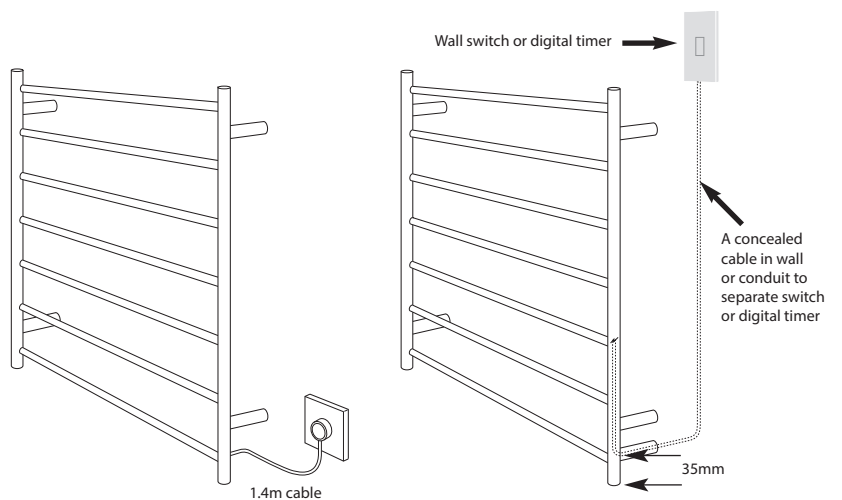

Plug In

Hard Wired Concealed Cable