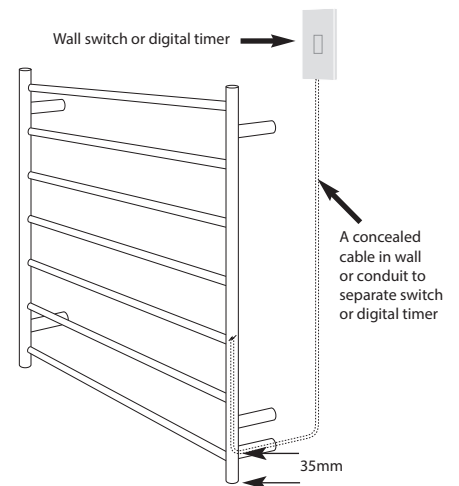

radiant

TOWEL RAILS

RTR05 Specifications

- 900mm Wide
- 1100mm High
- 304 Grade Stainless Steel
- Mirror Polished Finish
- Hard Wired or Plug In
- 130 Watts
- Vertical Bars 32mm diameter
- Horizontal Bars 19mm diameter
- 11 Bars
- Features - Round bars, evenly spaced
- Can be mounted upside down
- 112mm from wall
- IP Rating - IP55
- Approval - SAA
- 7 year warranty

Technical Questions please call
08 6444 1164

Hard Wired Concealed Cable

All measurements in mm