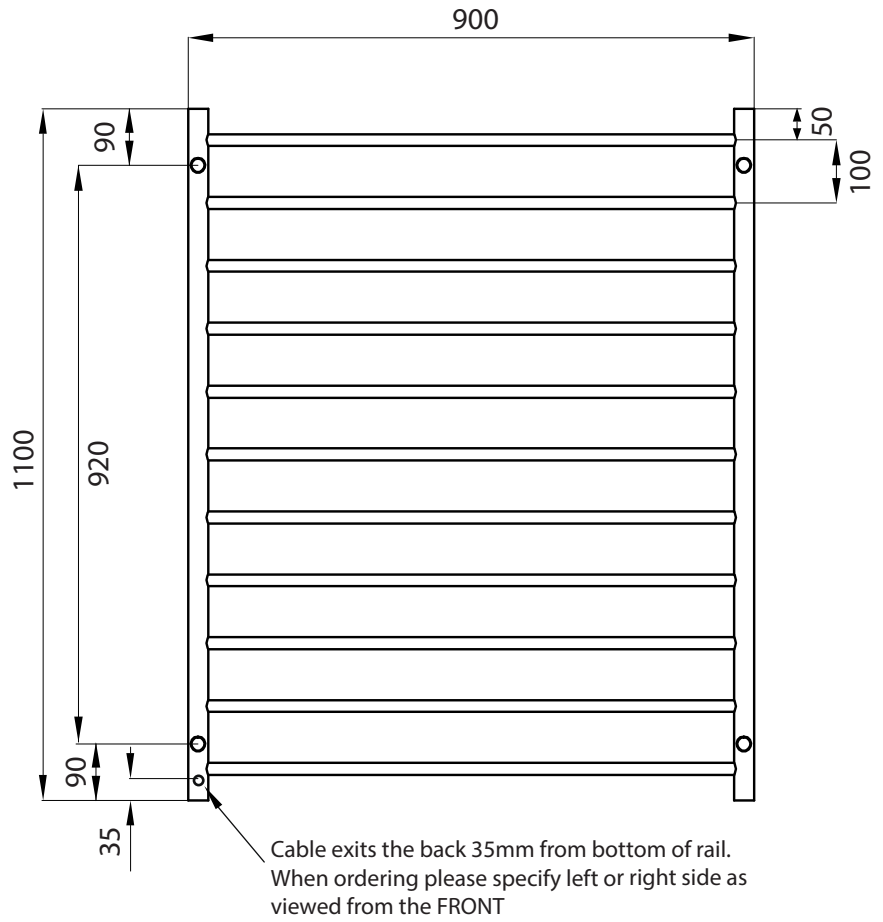

radiant

TOWEL RAILS

RTR05 Specifications

- 900mm Wide
- 1100mm High
- 304 Grade Stainless Steel
- Mirror Polished Finish
- Hard Wired or Plug In
- 130 Watts
- Vertical Bars 32mm diameter
- Horizontal Bars 19mm diameter
- 11 Bars
- Features - Round bars, evenly spaced
- Can be mounted upside down
- 112mm from wall
- IP Rating - IP55
- Approval - SAA
- 7 year warranty

Technical Questions please call
08 6444 1164