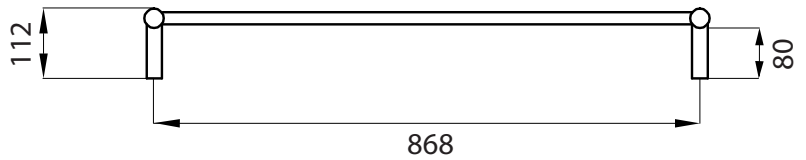

radiant

TOWEL RAILS

RTR05 Specifications

- 900mm Wide
- 1100mm High
- 304 Grade Stainless Steel
- Mirror Polished Finish
- Hard Wired or Plug In
- 130 Watts
- Vertical Bars 32mm diameter
- Horizontal Bars 19mm diameter
- 11 Bars
- Features - Round bars, evenly spaced
- Can be mounted upside down
- 112mm from wall
- IP Rating - IP55
- Approval - SAA
- 7 year warranty

Technical Questions please call
08 6444 1164