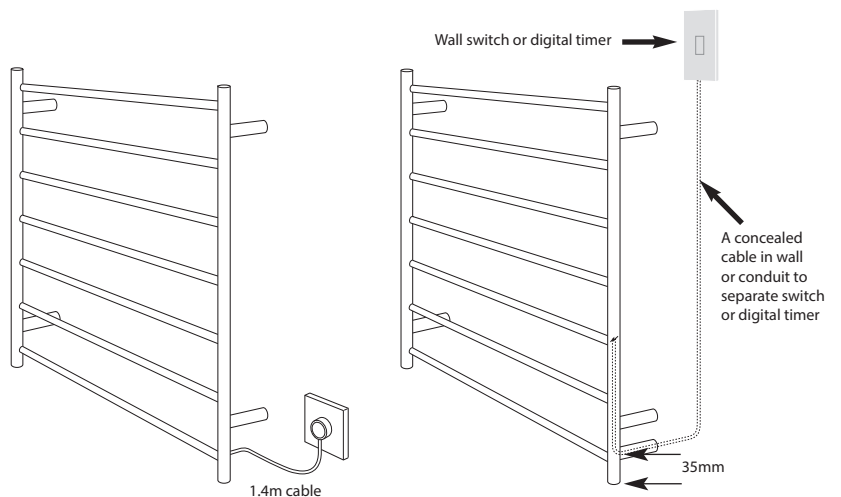

Plug In

Hard Wired Concealed Cable