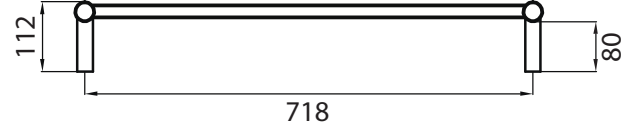

radiant

TOWEL RAILS

RTR04 Specifications

- 750mm Wide
- 1200mm High
- 304 Grade Stainless Steel
- Mirror Polished Finish
- Hard Wired or Plug In
- 130 Watts
- Vertical Bars 32mm diameter
- Horizontal Bars 19mm diameter
- 10 Bars
- Features - Round bars with central gap
- Can be mounted upside down
- 112mm from wall
- IP Rating - IP55
- Approval - SAA
- 7 year warranty

Technical Questions please call
08 6444 1164