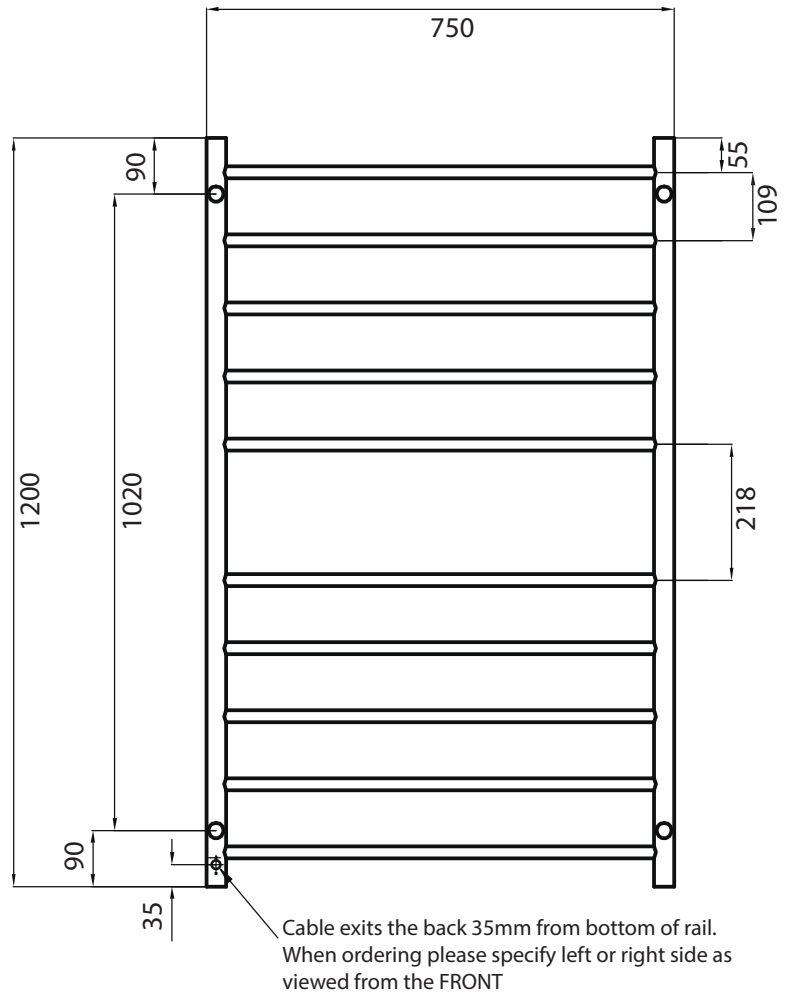

radiant

TOWEL RAILS

RTR04 Specifications

- 750mm Wide
- 1200mm High
- 304 Grade Stainless Steel
- Mirror Polished Finish
- Hard Wired or Plug In
- 130 Watts
- Vertical Bars 32mm diameter
- Horizontal Bars 19mm diameter
- 10 Bars
- Features - Round bars with central gap
- Can be mounted upside down
- 112mm from wall
- IP Rating - IP55
- Approval - SAA
- 7 year warranty

Technical Questions please call
08 6444 1164