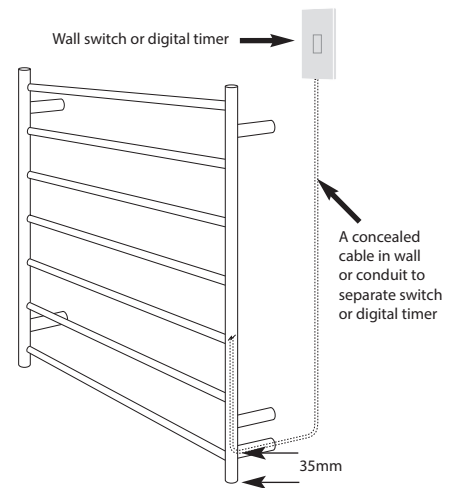

Hard Wired Concealed Cable