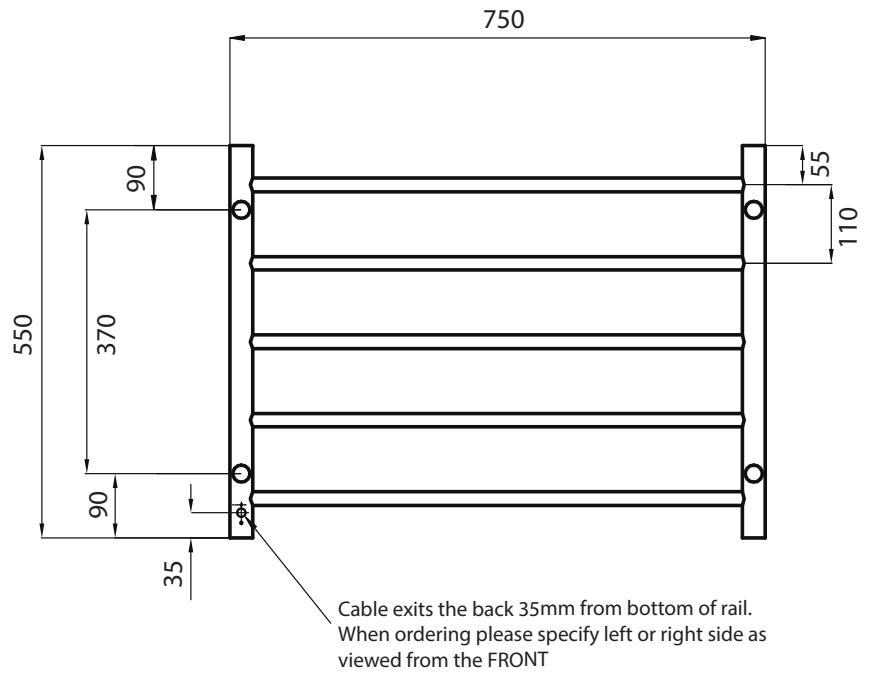

radiant

TOWEL RAILS

RTR03 Specifications

- 750mm Wide
- 550mm High
- 304 Grade Stainless Steel
- Mirror Polished Finish
- Hard Wired or Plug In
- 75 Watts
- Vertical Bars 32mm diameter
- Horizontal Bars 19mm diameter
- 5 Bars
- Features - Round bars, evenly spaced
- Can be mounted upside down
- 112mm from wall
- IP Rating - IP55
- Approval - SAA
- 7 year warranty

Technical Questions please call
08 6444 1164

Plug In