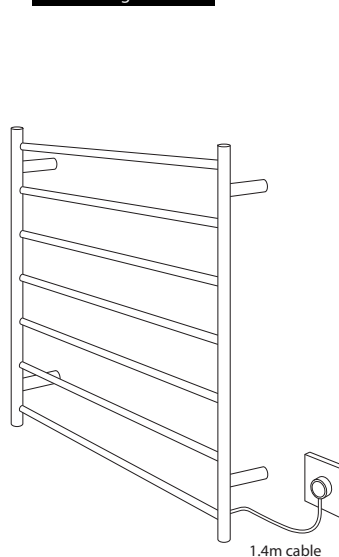

radiant

TOWEL RAILS

RTR01 Specifications

- 600mm Wide
- 800mm High
- 304 Grade Stainless Steel
- Mirror Polished Finish
- Hard Wired or Plug In
- 75 Watts
- Vertical Bars 32mm diameter
- Horizontal Bars 19mm diameter
- 7 Bars
- Features - Round bars, evenly spaced
- Can be mounted upside down
- 112mm from wall
- IP Rating - IP55
- Approval - SAA
- 7 year warranty

Technical Questions please call
08 6444 1164

Cable exits the back 35mm from bottom of rail.
When ordering please specify left or right side as
viewed from the FRONT

Plug In

Hard Wired Concealed Cable

All measurements in mm