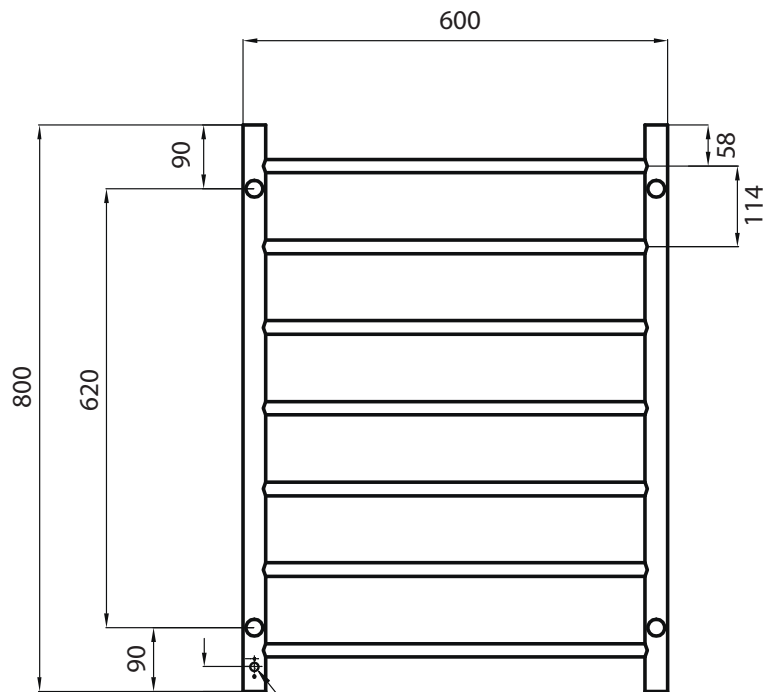

radiant

TOWEL RAILS

RTR01 Specifications

- 600mm Wide
- 800mm High
- 304 Grade Stainless Steel
- Mirror Polished Finish
- Hard Wired or Plug In
- 75 Watts
- Vertical Bars 32mm diameter
- Horizontal Bars 19mm diameter
- 7 Bars
- Features - Round bars, evenly spaced
- Can be mounted upside down
- 112mm from wall
- IP Rating - IP55
- Approval - SAA
- 7 year warranty

Technical Questions please call
08 6444 1164

Cable exits the back 35mm from bottom of rail.
When ordering please specify left or right side as
viewed from the FRONT

Plug In

Hard Wired Concealed Cable

All measurements in mm