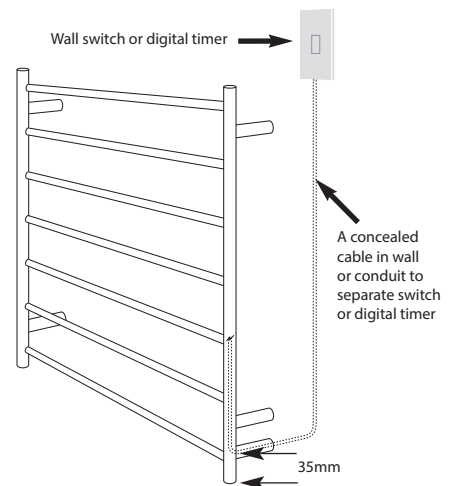

radiant

TOWEL RAILS

RTR01 Specifications

- 600mm Wide
- 800mm High
- 304 Grade Stainless Steel
- Mirror Polished Finish
- Hard Wired or Plug In
- 75 Watts
- Vertical Bars 32mm diameter
- Horizontal Bars 19mm diameter
- 7 Bars
- Features - Round bars, evenly spaced
- Can be mounted upside down
- 112mm from wall
- IP Rating - IP55
- Approval - SAA
- 7 year warranty

Technical Questions please call
08 6444 1164

Cable exits the back 35mm from bottom of rail.
When ordering please specify left or right side as
viewed from the FRONT

Plug In

Hard Wired Concealed Cable

All measurements in mm