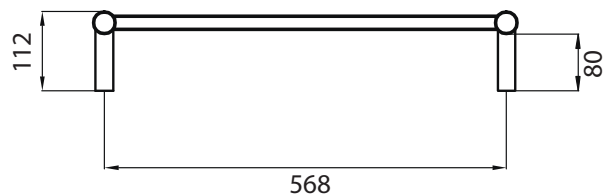

radiant

TOWEL RAILS

RTR01 Specifications

- 600mm Wide
- 800mm High
- 304 Grade Stainless Steel
- Mirror Polished Finish
- Hard Wired or Plug In
- 75 Watts
- Vertical Bars 32mm diameter
- Horizontal Bars 19mm diameter
- 7 Bars
- Features - Round bars, evenly spaced
- Can be mounted upside down
- 112mm from wall
- IP Rating - IP55
- Approval - SAA
- 7 year warranty

Technical Questions please call
08 6444 1164

Cable exits the back 35mm from bottom of rail.
When ordering please specify left or right side as
viewed from the FRONT

Plug In

Hard Wired Concealed Cable

All measurements in mm