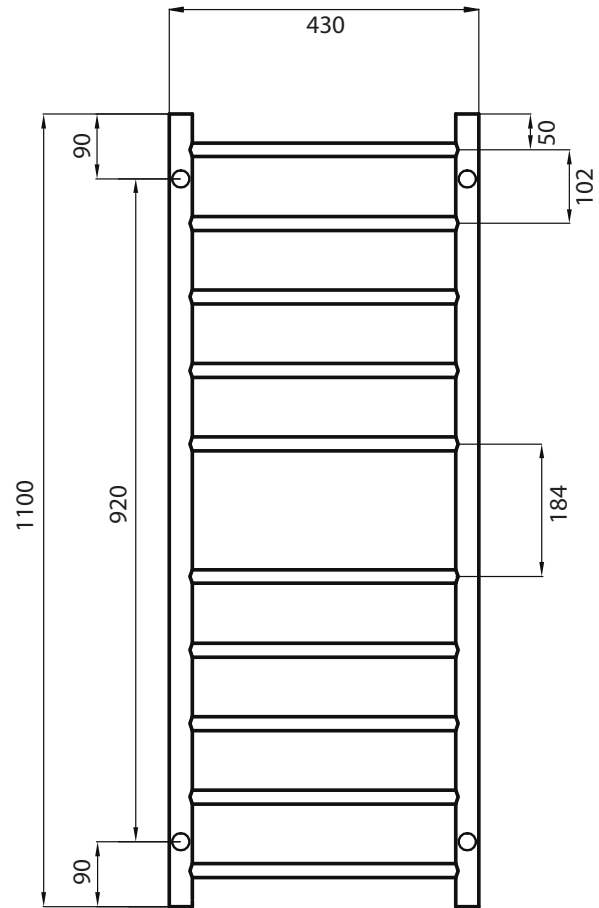

# radiant

TOWEL RAILS

## LTR430 Specifications

- 430mm Wide
- 1100mm High
- 304 Grade Stainless Steel
- Mirror Polished Finish
- Non-heated
- Vertical Bars 32mm diameter
- Horizontal Bars 19mm diameter
- 10 Bars
- Features - Round Bars with central gap
- Can be mounted upside down
- 112mm from wall
- 7 year warranty