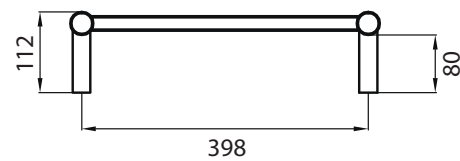

## LTR430 Specifications

- 430mm Wide
- 1100mm High
- 304 Grade Stainless Steel
- Mirror Polished Finish
- Non-heated
- Vertical Bars 32mm diameter
- Horizontal Bars 19mm diameter
- 10 Bars
- Features - Round Bars with central gap
- Can be mounted upside down
- 112mm from wall
- 7 year warranty