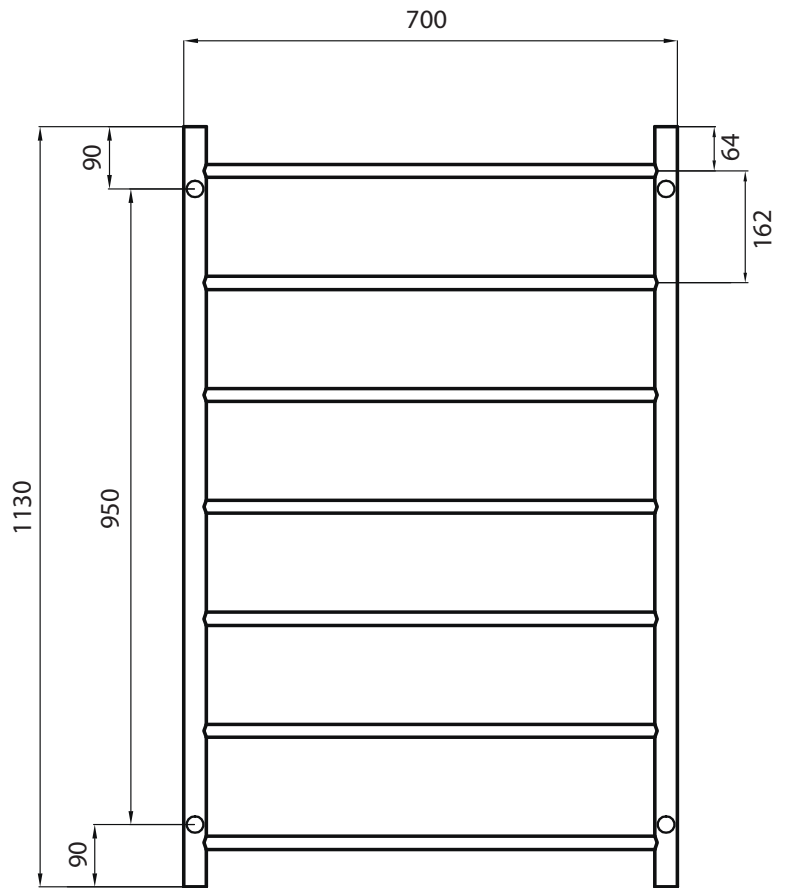

## LTR02 Specifications

- 700mm Wide
- 1130mm High
- 304 Grade Stainless Steel
- Mirror Polished Finish
- Non-heated
- Vertical Bars 32mm diameter
- Horizontal Bars 19mm diameter
- 7 Bars
- Features - Round Bars, evenly spaced
- Can be mounted upside down
- 112mm from wall
- 7 year warranty

Technical Questions please call  
08 6444 1164

All measurements in mm