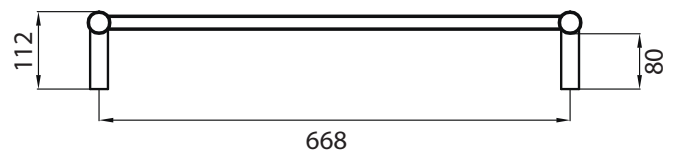

## LTR02 Specifications

- 700mm Wide
- 1130mm High
- 304 Grade Stainless Steel
- Mirror Polished Finish
- Non-heated
- Vertical Bars 32mm diameter
- Horizontal Bars 19mm diameter
- 7 Bars
- Features - Round Bars, evenly spaced
- Can be mounted upside down
- 112mm from wall
- 7 year warranty